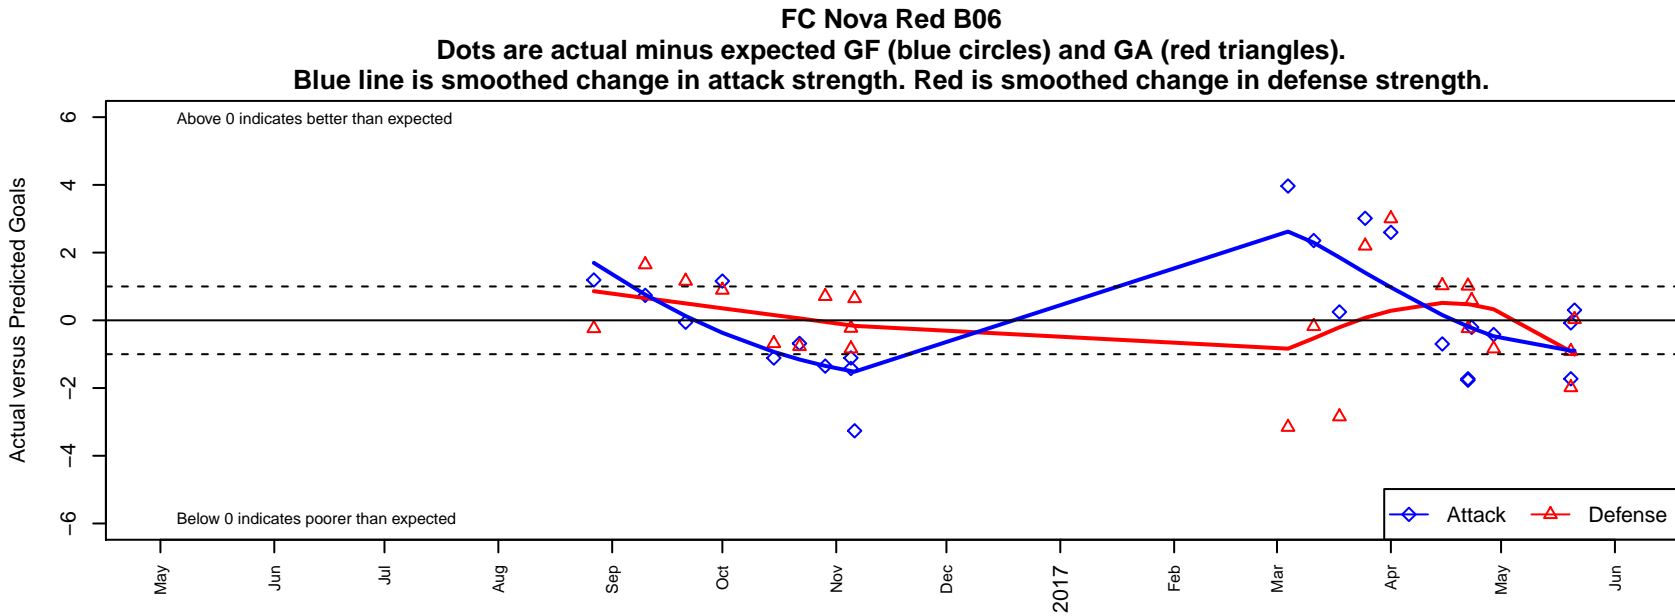

FC Nova Red B06

FC Nova
 Boise, ID
 B06 total strength=596
 attack=0.79 defense=0.31
 fall league = Idaho D3 U11 South U11
 spr league = Spr Idaho D3 U11 North
 notes= RM

alt names used:
 FC NOVA RED 06 -- RM
 FC NOVA RED 06 -- RM
 FC NOVA RED 06 -- RM
 FC NOVA RED 06 -- RM
 FC NOVA RED 06 -- RM (ID)

Venues played:
 2016 Idaho D3 U11 South U11
 2016 FC Nova Fall Showcase U11
 2016 Spr Idaho D3 U11 North
 2016 Performance Cup U11B Silver
 2016 ID Directors Cup U11B West U11

**attack and defense variance (black dot)
relative to other teams
and top 10 in region**